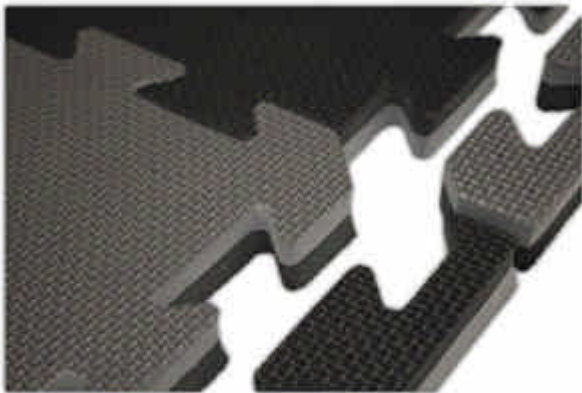

Jumbo SoftFloors 1m x 1m x 20mm

Jumbo Reversible Black/Grey & Royal Blue/Red SoftFloors are (1m x 1m x 20mm) 40" x 40" x 7/8" with three attached Borders

\$17.90 per piece 10 pieces per carton

High density EVA foam for impact sports (i.e. Martial Arts, Boxing, Tumbling, etc.) and recreation (i.e. Playgrounds, Water Parks, Schools, etc.)

Jumbo Reversible Black/Grey SoftFloors are (1m x 1m x 20mm) 40" x 40" x 7/8" with three attached Borders

\$17.90 per piece 10 pieces per carton

High density EVA foam for impact sports (i.e. Martial Arts, Boxing, Tumbling, etc.) and recreation (i.e. Playgrounds, Water Parks, Schools, etc.)