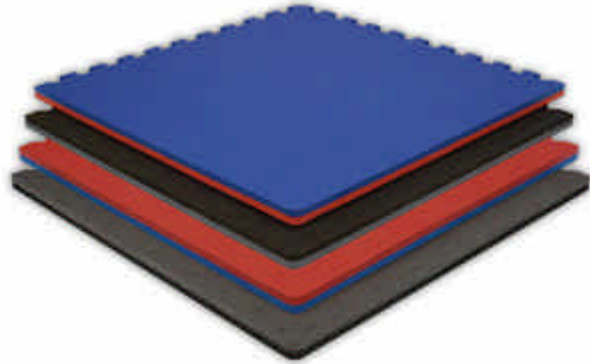

Jumbo SoftFloors 2' x 2' x 7/8"

Jumbo Reversible Black/Grey & Royal Blue/Red SoftFloors are 2' x 2' x 7/8" with two attached Borders

\$7.60 per piece 25 pieces per carton

High density EVA foam for impact sports (i.e. Martial Arts, Boxing, Tumbling, etc.) and recreation (i.e. Playgrounds, Water Parks, Schools, etc.)

Jumbo Reversible Black/Grey SoftFloors are 2' x 2' x 7/8" with two attached Borders

\$7.60 per piece 25 pieces per carton

High density EVA foam for impact sports (i.e. Martial Arts, Boxing, Tumbling, etc.) and recreation (i.e. Playgrounds, Water Parks, Schools, etc.)

Jumbo Reversible Grey/Black SoftFloors are 2' x 2' x 7/8" with two attached Borders

\$7.60 per piece 25 pieces per carton

High density EVA foam for impact sports (i.e. Martial Arts, Boxing, Tumbling, etc.) and recreation (i.e. Playgrounds, Water Parks, Schools, etc.)

Jumbo Reversible Royal Blue/Red SoftFloors are 2' x 2' x 7/8" with two attached Borders

\$7.60 per piece 25 pieces per carton

High density EVA foam for impact sports (i.e. Martial Arts, Boxing, Tumbling, etc.) and recreation (i.e. Playgrounds, Water Parks, Schools, etc.)