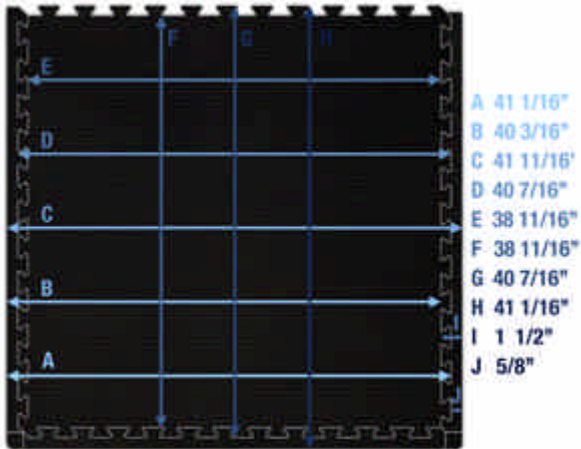

Jumbo Reversible Black/Grey & Royal Blue/Red SoftFloors are (1m x 1m x 20mm) 40" x 40" x 7/8" with three attached Borders

\$17.90 per piece 10 pieces per carton

High density EVA foam for impact sports (i.e. Martial Arts, Boxing, Tumbling, etc.) and recreation (i.e. Playgrounds, Water Parks, Schools, etc.)