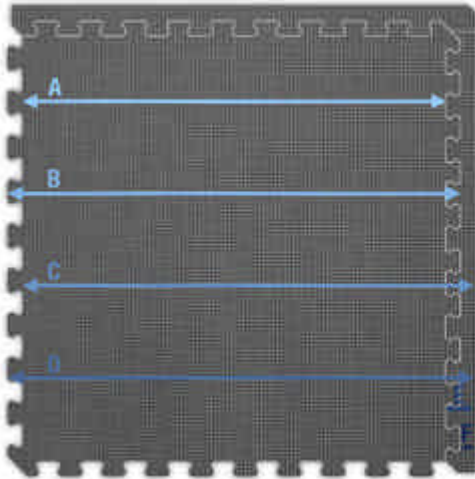

Jumbo Reversible Red/Royal Blue SoftFloors are 2' x 2' x 7/8" with two attached Borders

\$7.60 per piece 25 pieces per carton

High density EVA foam for impact sports (i.e. Martial Arts, Boxing, Tumbling, etc.) and recreation (i.e. Playgrounds, Water Parks, Schools, etc.)

Jumbo Reversible Black/Grey & Royal Blue/Red SoftFloors are 2' x 2' x 7/8" with two attached Borders

\$7.60 per piece 10 pieces per carton

High density EVA foam for impact sports (i.e. Martial Arts, Boxing, Tumbling, etc.) and recreation (i.e. Playgrounds, Water Parks, Schools, etc.)

Jumbo Reversible Black/Grey & Royal Blue/Red SoftFloors are 2' x 2' x 7/8" with two attached Borders

\$7.60 per piece 25 pieces per carton

High density EVA foam for impact sports (i.e. Martial Arts, Boxing, Tumbling, etc.) and recreation (i.e. Playgrounds, Water Parks, Schools, etc.)