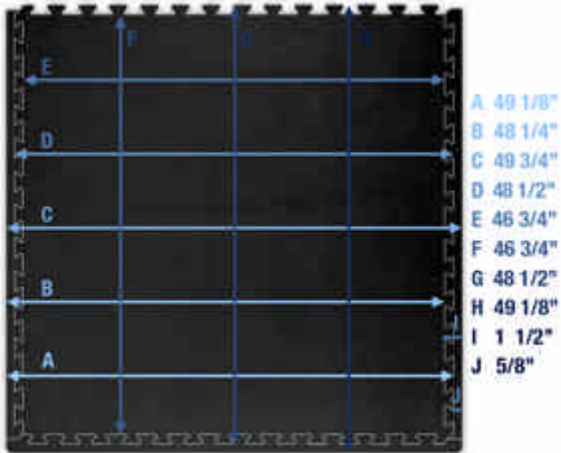

Jumbo Reversible Red/Royal Blue SoftFloors are 4' x 4' x 1" with three attached Borders

\$33.93 per piece 10 pieces per carton

High density EVA foam for impact sports (i.e. Martial Arts, Boxing, Tumbling, etc.) and recreation (i.e. Playgrounds, Water Parks, Schools, etc.)

Jumbo Reversible Black/Grey & Royal Blue/Red SoftFloors are 4' x 4' x 1" with three attached Borders

\$33.93 per piece 10 pieces per carton

High density EVA foam for impact sports (i.e. Martial Arts, Boxing, Tumbling, etc.) and recreation (i.e. Playgrounds, Water Parks, Schools, etc.)