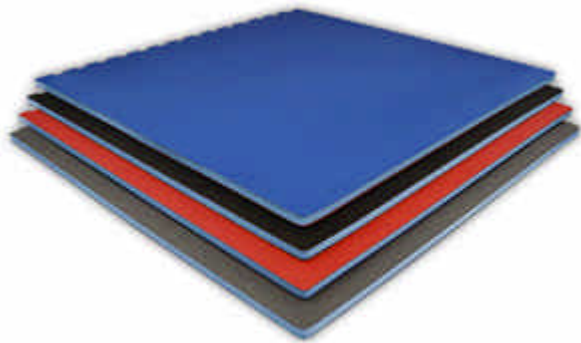

Jumbo Reversible Black/Grey & Royal Blue/Red SoftFloors are (1m x 1m x 20mm) 40" x 40" x 7/8" with three attached Borders

\$17.90 per piece 10 pieces per carton

High density EVA foam for impact sports (i.e. Martial Arts, Boxing, Tumbling, etc.) and recreation (i.e. Playgrounds, Water Parks, Schools, etc.)

Jumbo SoftFloors 4' x 4' x 1"

Jumbo Reversible Black/Grey & Royal Blue/Red SoftFloors are 4' x 4' x 1" with three attached Borders

\$33.93 per piece 10 pieces per carton

High density EVA foam for impact sports (i.e. Martial Arts, Boxing, Tumbling, etc.) and recreation (i.e. Playgrounds, Water Parks, Schools, etc.)