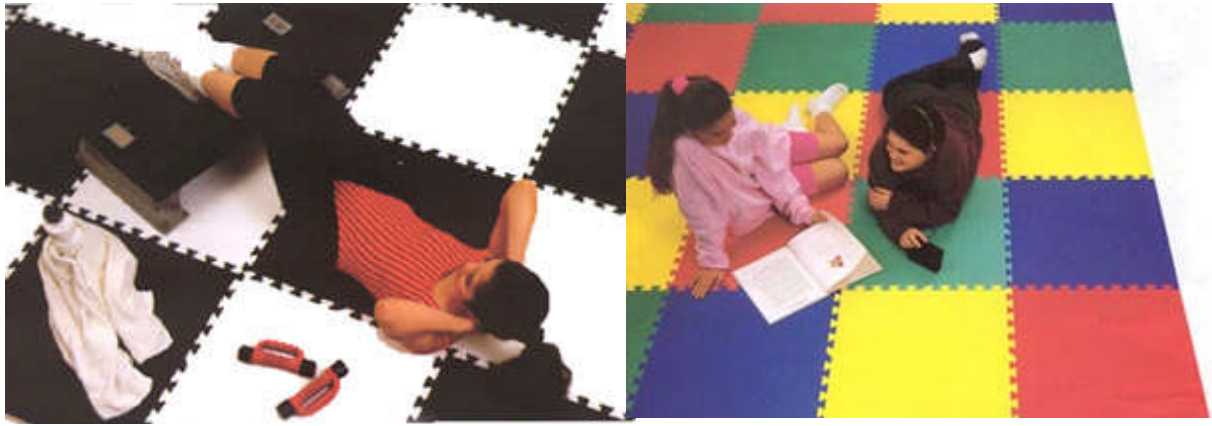

Puzzle Mats (foam)

Features of Puzzle Mats (foam)

Anti-fatigue properties	Anti-slip
Colors that suit your taste/environment	Design options that satisfy your creative touch
Insulation to cold and vibrations	Couch to floor relocation becomes less abusive

Puzzle Mats (carpeted)

Features of Puzzle Mats (carpeted)

Anti-fatigue properties

Anti-slip

Colors that suit your taste/environment

Design options that satisfy your creative touch

Insulation to cold and vibrations

Couch to floor relocation becomes less abusive

Our **Puzzle Mats** (carpeted) are a quick and easy way to add an anti-fatigue and designer atmosphere to your living areas. Available in 14 colors. **Formats:** Corner, Center or Border.