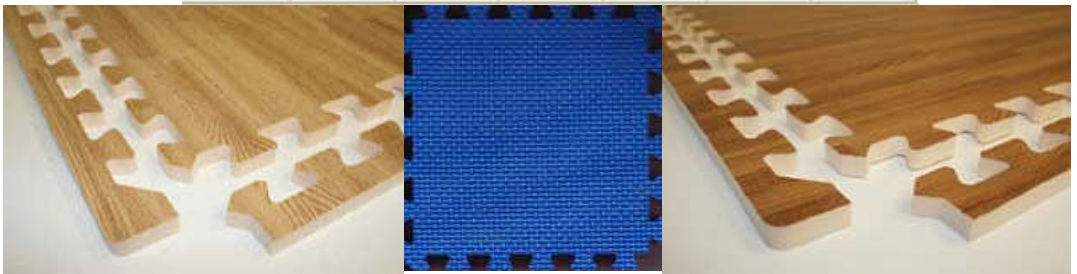

Puzzle Mats (foam)

Features of Puzzle Mats (foam)

Anti-fatigue properties	Anti-slip
Colors that suit your taste/environment	Design options that satisfy your creative touch
Insulation to cold and vibrations	Couch to floor relocation becomes less abusive

Our **Puzzle Mats** (foam) are a quick and easy way to add an anti-fatigue and designer atmosphere to your living areas. Available in 14 colors. **Formats:** Corner, Center or Border.

CWF Flooring, Inc. 1150 S. Lake Street, Suite 17, Los Angeles, CA 90006
Tel. 213-380-7655 213-389-3805 Fax. 213-947-1598
Email: Sales@CartwheelFactory.Com Web: www.CartwheelFactory.Com

Puzzle Mats (carpeted)

Features of Puzzle Mats (carpeted)

Anti-fatigue properties

Anti-slip

Colors that suit your taste/environment

Design options that satisfy your creative touch

Insulation to cold and vibrations

Couch to floor relocation becomes less abusive

Our **Puzzle Mats** (carpeted) are a quick and easy way to add an anti-fatigue and designer atmosphere to your living areas. Available in 14 colors. **Formats:** Corner, Center or Border.