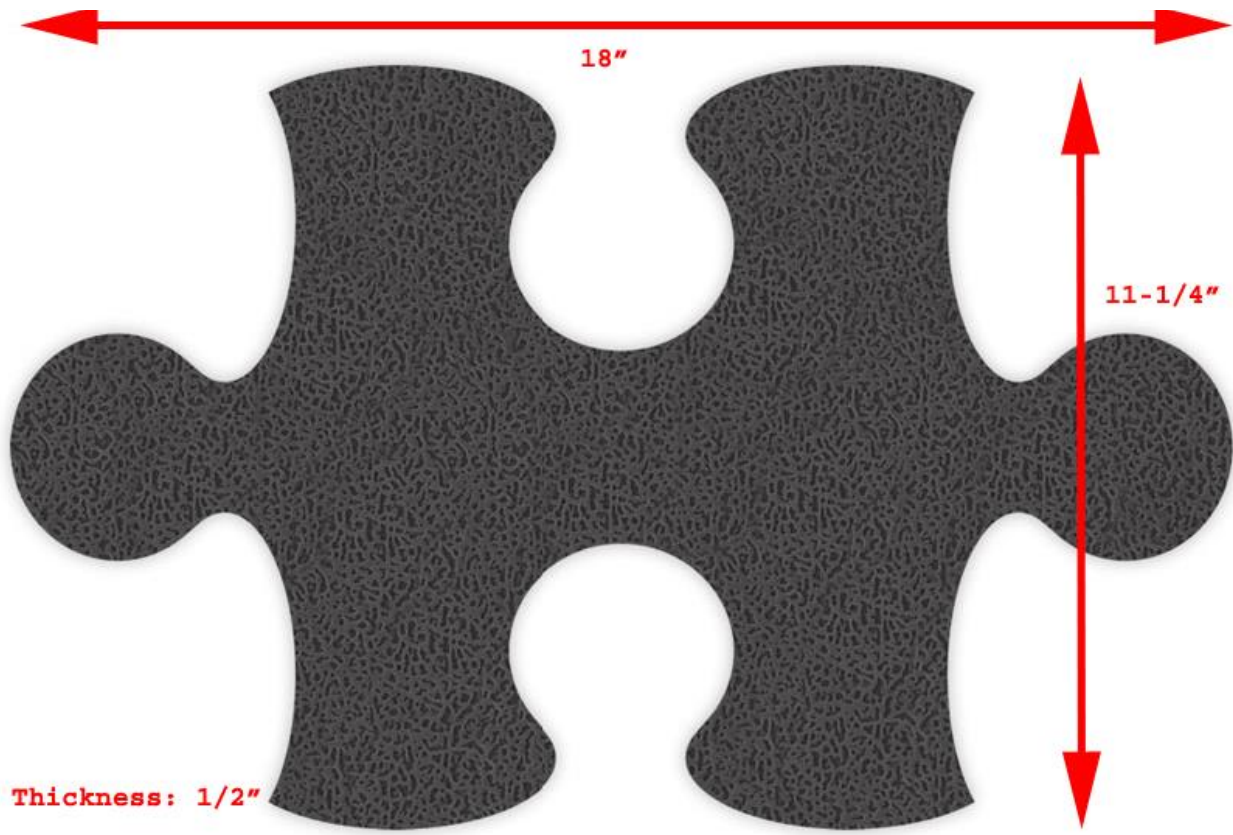

CWF Flooring, Inc.
38325 6th Street East
Palmdale, CA 93550
Tel. 1-661-273-8700
Tel. 1-661-273-8701
Fax 1-661-885-8300

Sales@CartwheelFactory.com
www.CartwheelFactory.com