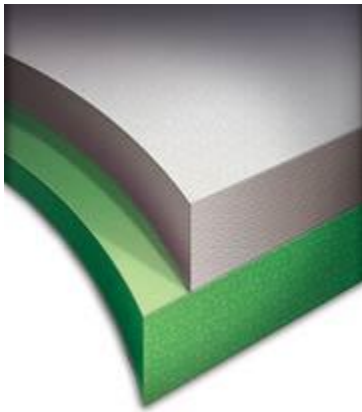

Information

Documents

This highly portable vinyl floor is excellent for situations where a permanent dance floor cannot be installed. Dance Floor is lightweight (less than 2 pounds per linear foot, 255 pounds per roll) and flexible, so it can be rolled and unrolled as needed. This makes the floor ideal for situations such as touring dance companies, and theatres without a permanent dance floor. The matte non-skid finish provides the controlled skip dancers require. Dance Floor is reversible with black on one side and your choice of white or grey on the other.

Choose this floor for:	Ballet, Modern, Jazz, Lyrical, Drill Team or Hip Hop
Installation:	Temporary or Semi-Permanent
Use with:	Vinyl Tape, Double Stick Tape, Heavy Duty Cleaner and All Purpose Cleaner

Product Specifications

Width:	63" (1.6m)
Length:	131.3' (40m)
Thickness:	0.05" (1.2mm)
Colors:	Black/Grey or Black/White
Weight:	1.9 lbs. per linear foot .9 kg per linear meter 250 lbs. (114 kg) per roll

- Homogeneous PVC with non-slp surface

Product Numbers

3005 08720	Black/Grey 63" (1.6m) x linear foot/meter
3005 08720 6300	Black/Grey Bolt
3005 08723	Black/White 63" (1.6m) x linear foot/meter
3005 08723 6300	Black/White Bolt

CWF Flooring, Inc. 38325 6th Street East, Palmdale, CA 93550

Web: www.CartwheelFactory.Com Tel. 1-661-273-8700