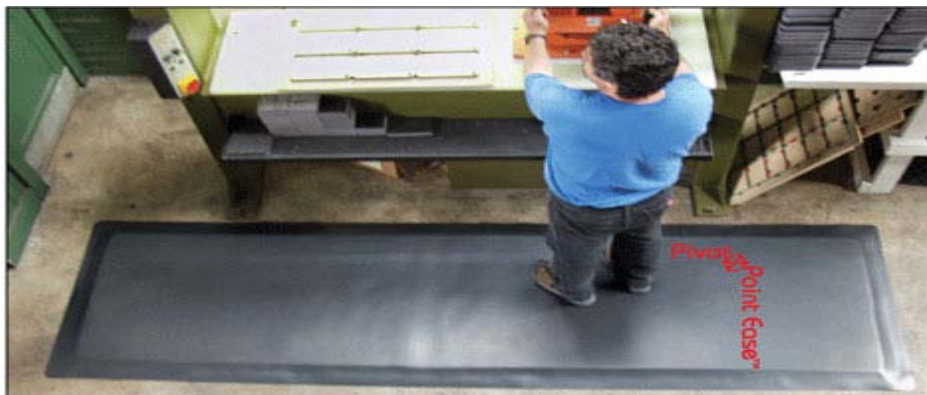

Industrial Smooth™ Anti-Fatigue Mats

- Our new Industrial Smooth Anti-Fatigue is made from the same exceptionally durable compound as our Diamond Plate, but features a fine satin finish that allows for torque-free movement at industrial workstations.
- Anti-Fatigue Mat flexibility is only one consideration, the next is freedom of movement. Industrial Smooth Anti-Fatigue Mats facilitate the 180-degree to-and-fro movement required at service counters and assembly lines while avoiding the stress on knees and ankles that result when the same movements are made on mats with a molded non-slip surface.

Heavy Duty - Single Sponge Mats 1/2" Thick

Stock #	Size	Weight Ea.	List Price Ea.
IS2436	2' x 3'	9.0 lbs.	\$52.00
IS3660	3' x 5'	19.0 lbs.	\$127.00

Custom Sizes - Available

Stock #	Size	Weight Lin./Ft.	List Price Ea.
IS24	24"	2.2 lbs.	\$18.40
IS36	36"	3.3 lbs.	\$27.60
IS48	48"	4.4 lbs.	\$36.80
IS60	60"	5.5 lbs.	\$56.00
IS72	72" Seamed	6.6 lbs.	\$64.00
IS96	96" Seamed	8.8 lbs.	\$85.00