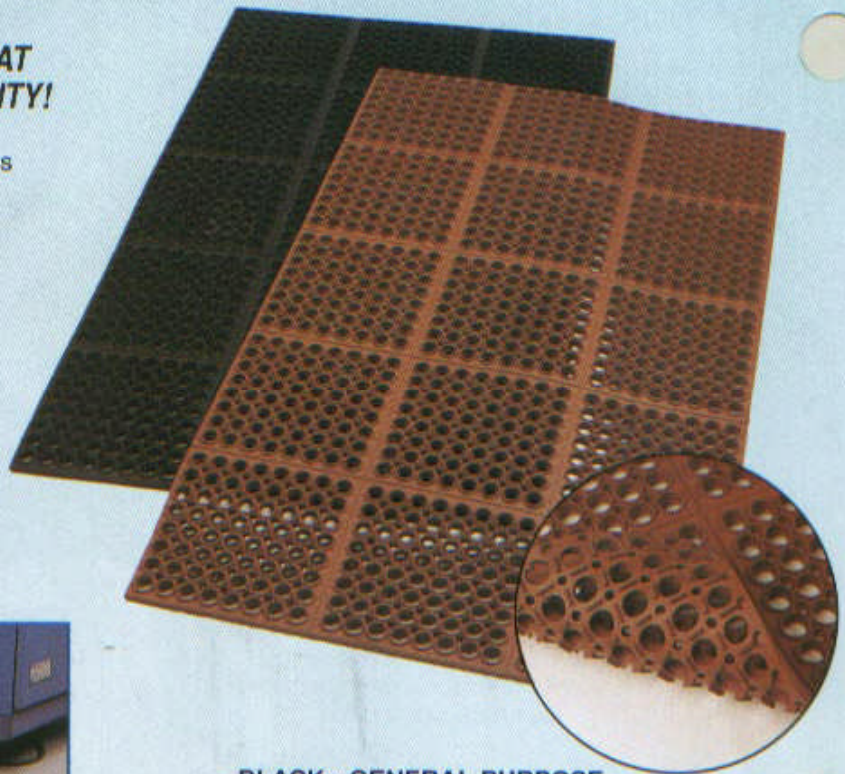

KITCHEN / INDUSTRIAL

VIP-TUFFDEK

THE CHOICE HEAVY DUTY RUBBER MAT THAT COMBINES ECONOMY AND UTILITY!

VIP-TUFFDEK affords some of the same features and benefits found in costlier and heavier mats, without compromising quality. This full thickness mat provides excellent comfort underfoot in a variety of kitchen and commercial applications.

- 7/8" thick rubber for durability and comfort.
- Lighter weight, easy to handle
- Anti-slip - aggressive surface design provides security underfoot.
- Anti-fatigue - eases the strain of standing and improves worker productivity.
- Excellent drainage of liquids and waste.

BLACK - GENERAL PURPOSE

For use in bars, service areas, and any non-grease kitchen or industrial area.

RED - GREASE RESISTANT

For use in light to moderate grease applications.

OPTIONAL ACCESSORIES

Easy snap on bevel edge

Mat Connector (2 required per joint)

INDUSTRIAL

Use our PORTAMAT Wash Rack to complete your matting system. See page 56

FOOD SERVICE

TYPE 3525 VIP-TUFFDEK

Approx. 7/8" thick

APPROX. SIZE	APPROX. WT. / lb. EACH	STD. PACK	BLACK			RED		
			1-5 PRICE	6-24 PRICE	25+ PRICE	1-5 PRICE	6-24 PRICE	25+ PRICE
3' x 5'	34	1	\$84.00 ea.	\$79.00 ea.	\$74.00 ea.	\$139.00 ea.	\$130.00 ea.	\$122.00 ea.
3' x 3'	23	1	56.00 ea.	52.00 ea.	49.00 ea.	92.00 ea.	86.00 ea.	81.00 ea.
3' x 2'	16	1	37.00 ea.	35.00 ea.	32.00 ea.	62.00 ea.	58.00 ea.	54.00 ea.
ACCESSORIES:								
36" BEVEL	3	1	8.00 ea.	-	-	11.00 ea.	-	-
60" BEVEL	4	1	14.00 ea.	-	-	19.00 ea.	-	-
CONNECTOR	.25	1	1.50 ea.	-	-	1.50 ea.	-	-