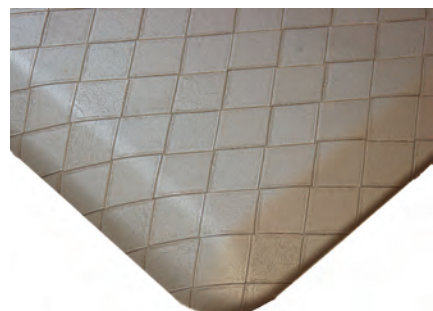

Streetwear

Sterling