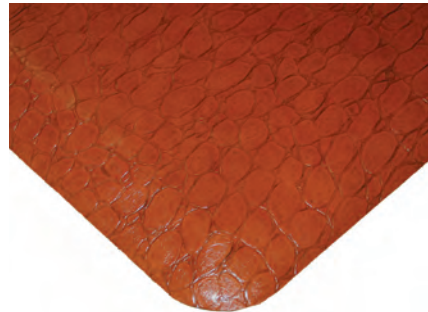

Comfort\*Craft Premium mats are 3/4" thick and available in individual mat sizes: 2'X3', 2'X6', & 3'X5'.

CWF Flooring, Inc.

Colors depicted are representative. For exact color match, please ask for a color swatch. Colors may vary slightly with different dye lots.

*Navaho Plait*

**Cavalier**

**High-Handed**

**Streetwear**

**Sterling**

*Crocodile*

**Burma**

**Caiman**