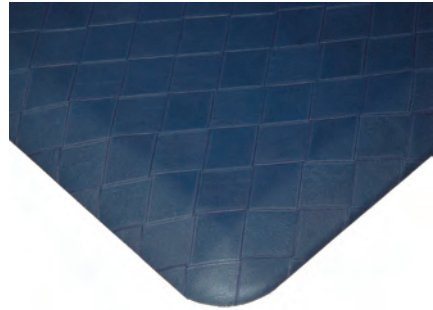

Colors depicted are representative. For exact color match, please ask for a color swatch. Colors may vary slightly with different dye lots.

Navaho Plait