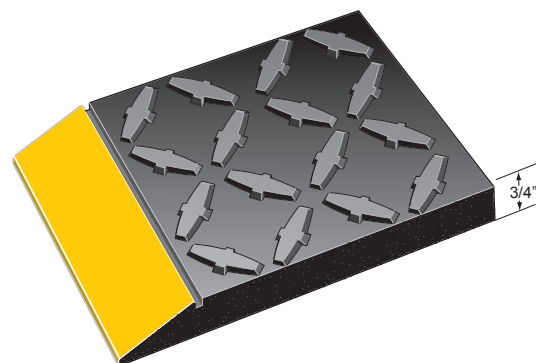

INTRODUCING

Comfort *★* Craft® Diamond

DIAMOND PLATE ANTI-FATIGUE MATS

THE PERFECT MAT FOR THE HOME WORKSHOP!

We continue to improve our product lines, through innovation and dedicating our time to researching new ways to help reduce or eliminate problems related to poor circulation, musculoskeletal troubles and prolonged standing.

We are proud to offer you the results of our efforts at providing you with the best, and most comfortable diamond-plate mat in the business and setting a new standard for the industry.

Comfort*Craft Diamond Plate raises the bar considerably and offers an American made 100% recyclable, industrial grade polyurethane diamond plate anti-fatigue mat with durability that confirms it's recognition as the best environmental solution available in the market place.

The Comfort*Craft Diamond Plate is a unique product that incorporates an integral 1/8" skin envelope process that totally encapsulates the 3/4" thick mat and is chemical and abrasion resistance with guaranteed lay-flat beveled edges.

The unique properties of Polyurethane sponge provides optimal balance in-between compression and resistance while providing the necessary support for stability. We are sure you will agree, Comfort*Craft Diamond is the most comfortable mat you have ever experienced.

Comfort*Craft Diamond Plate mats are black with safety yellow edges, 3/4" thick and available in individual mat sizes 2'X3' and 3'X5'.

United States Patent and Trademark Office # 29/440797

RHINO
ANTI-FATIGUE MATS

*Comfort *★* Craft®
Premium*